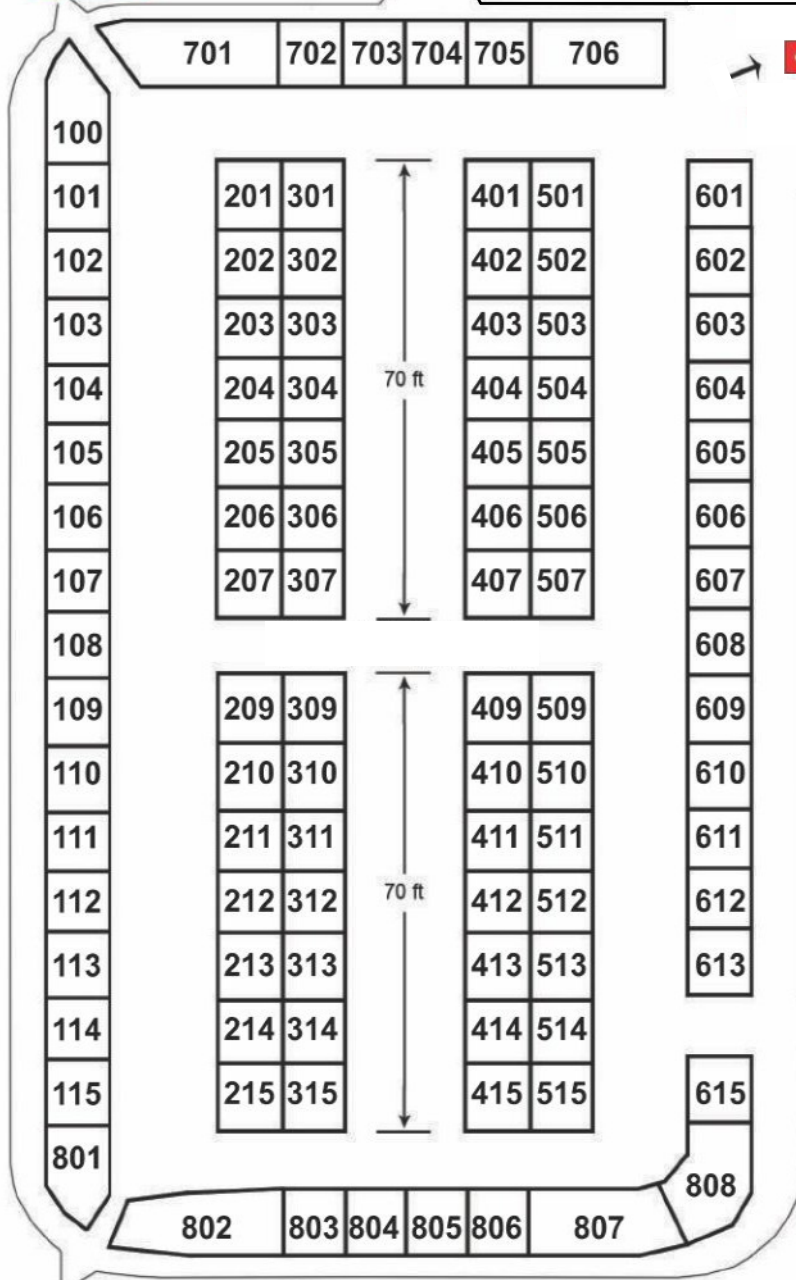

LOADING DOORS

FIRE EXIT

FIRE EXIT

Friday, April 25, 2025
 11:00 am - 6:00 pm
 Saturday, April 26, 2025
 10:00 am - 5:00 pm
 Sunday, April 27, 2025
 10:00 am - 4:00 pm

Complimentary Exhibitors Lounge

← **ENTRANCE**

MAIN SHOW ENTRANCE

FIRE EXIT

FLOOR PLAN
 Durham Home Show
 McKinney Centre - Whitby